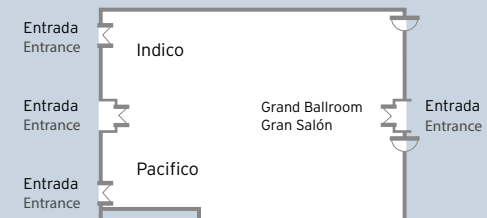

CONVENTION CENTER

Room	Floor space	Height	Theater	School	U-shaped	Banquet	Cocktail
Grand Ballroom	3121 ft²	15.75 ft	120 Pax	100 Pax	60 Pax	80 Pax	120 Pax
Indico	1458 ft²	15.75 ft	60 Pax	48 Pax	30 Pax	40 Pax	50 Pax
Pacífico	1458 ft²	15.75 ft	60 Pax	48 Pax	30 Pax	40 Pax	50 Pax