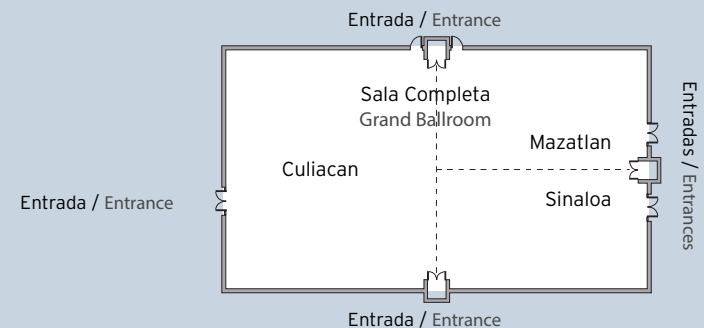

CONVENTION CENTER

Room	Floor space	Height	Theater	School	U-shaped	Banquet	Cocktail
Grand Ballroom	5,164.4 ft²	16.4 ft	300 Pax	200 Pax	150 Pax	100 Pax	450 Pax
Culiacan	2,582.4 ft²	16.4 ft	150 Pax	80 Pax	60 Pax	100 Pax	250 Pax
Sinaloa	1,291.2 ft²	16.4 ft	80 Pax	40 Pax	40 Pax	60 Pax	124 Pax
Mazatlan	1,291.2 ft²	16.4 ft	80 Pax	40 Pax	40 Pax	60 Pax	124 Pax